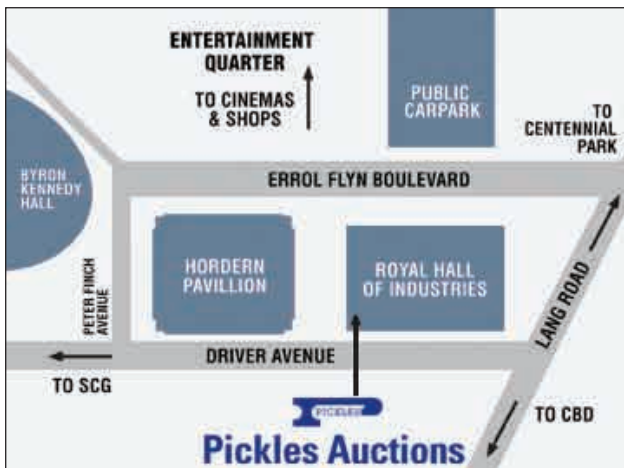

## Moore Park, Sydney

Featuring: Approximately 80 vehicles – Majority on behalf of Financial Institutions & Fleet Lease Companies.

<b>WHEN</b>	<b>FREE INSPECTION</b>
Monday, 31 August at 6:00pm	11:00am to 5:00pm Saturday 29 & Sunday 30 August 2009
<b>WHERE</b>	<b>ENQUIRIES</b>
Royal Hall of Industries, The Entertainment Quarter Lang Road, Moore Park, Sydney	Tel: (02) 9704 6614 Fax: (02) 9704 6602

Listings updated daily

[www.pickles.com.au/cars](http://www.pickles.com.au/cars)

2007 Bentley Continental GTC  
Private Entry

**Terms:** Cash or bank cheque preferred, credit cards accepted, fees apply. Deposit 5% on the fall of the hammer, balance by 2pm the following day. Processing fee of 3.3% (GST inc) will be added to the price of the lot (minimum fee \$429.00 GST inc). \$10.00 entry fee for two people includes auction catalogue.