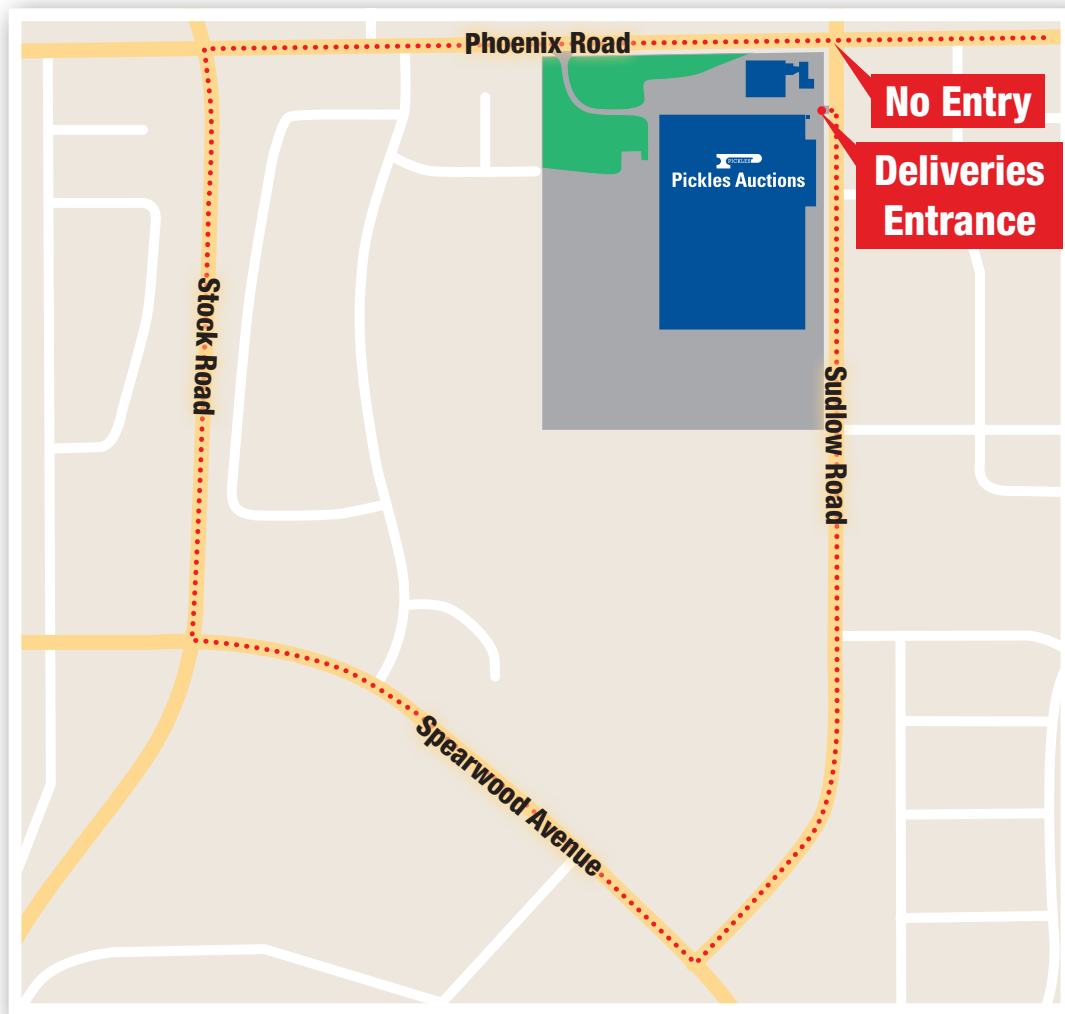

DELIVERY UPDATE

PERTH - BIBRA LAKE, WA

Access to Sudlow Road from Phoenix Road is prohibited due to council regulations

Please access our deliveries entrance from the south off Spearwood Avenue

Please Note: For after-hours deliveries call 0448 153 489 for assistance